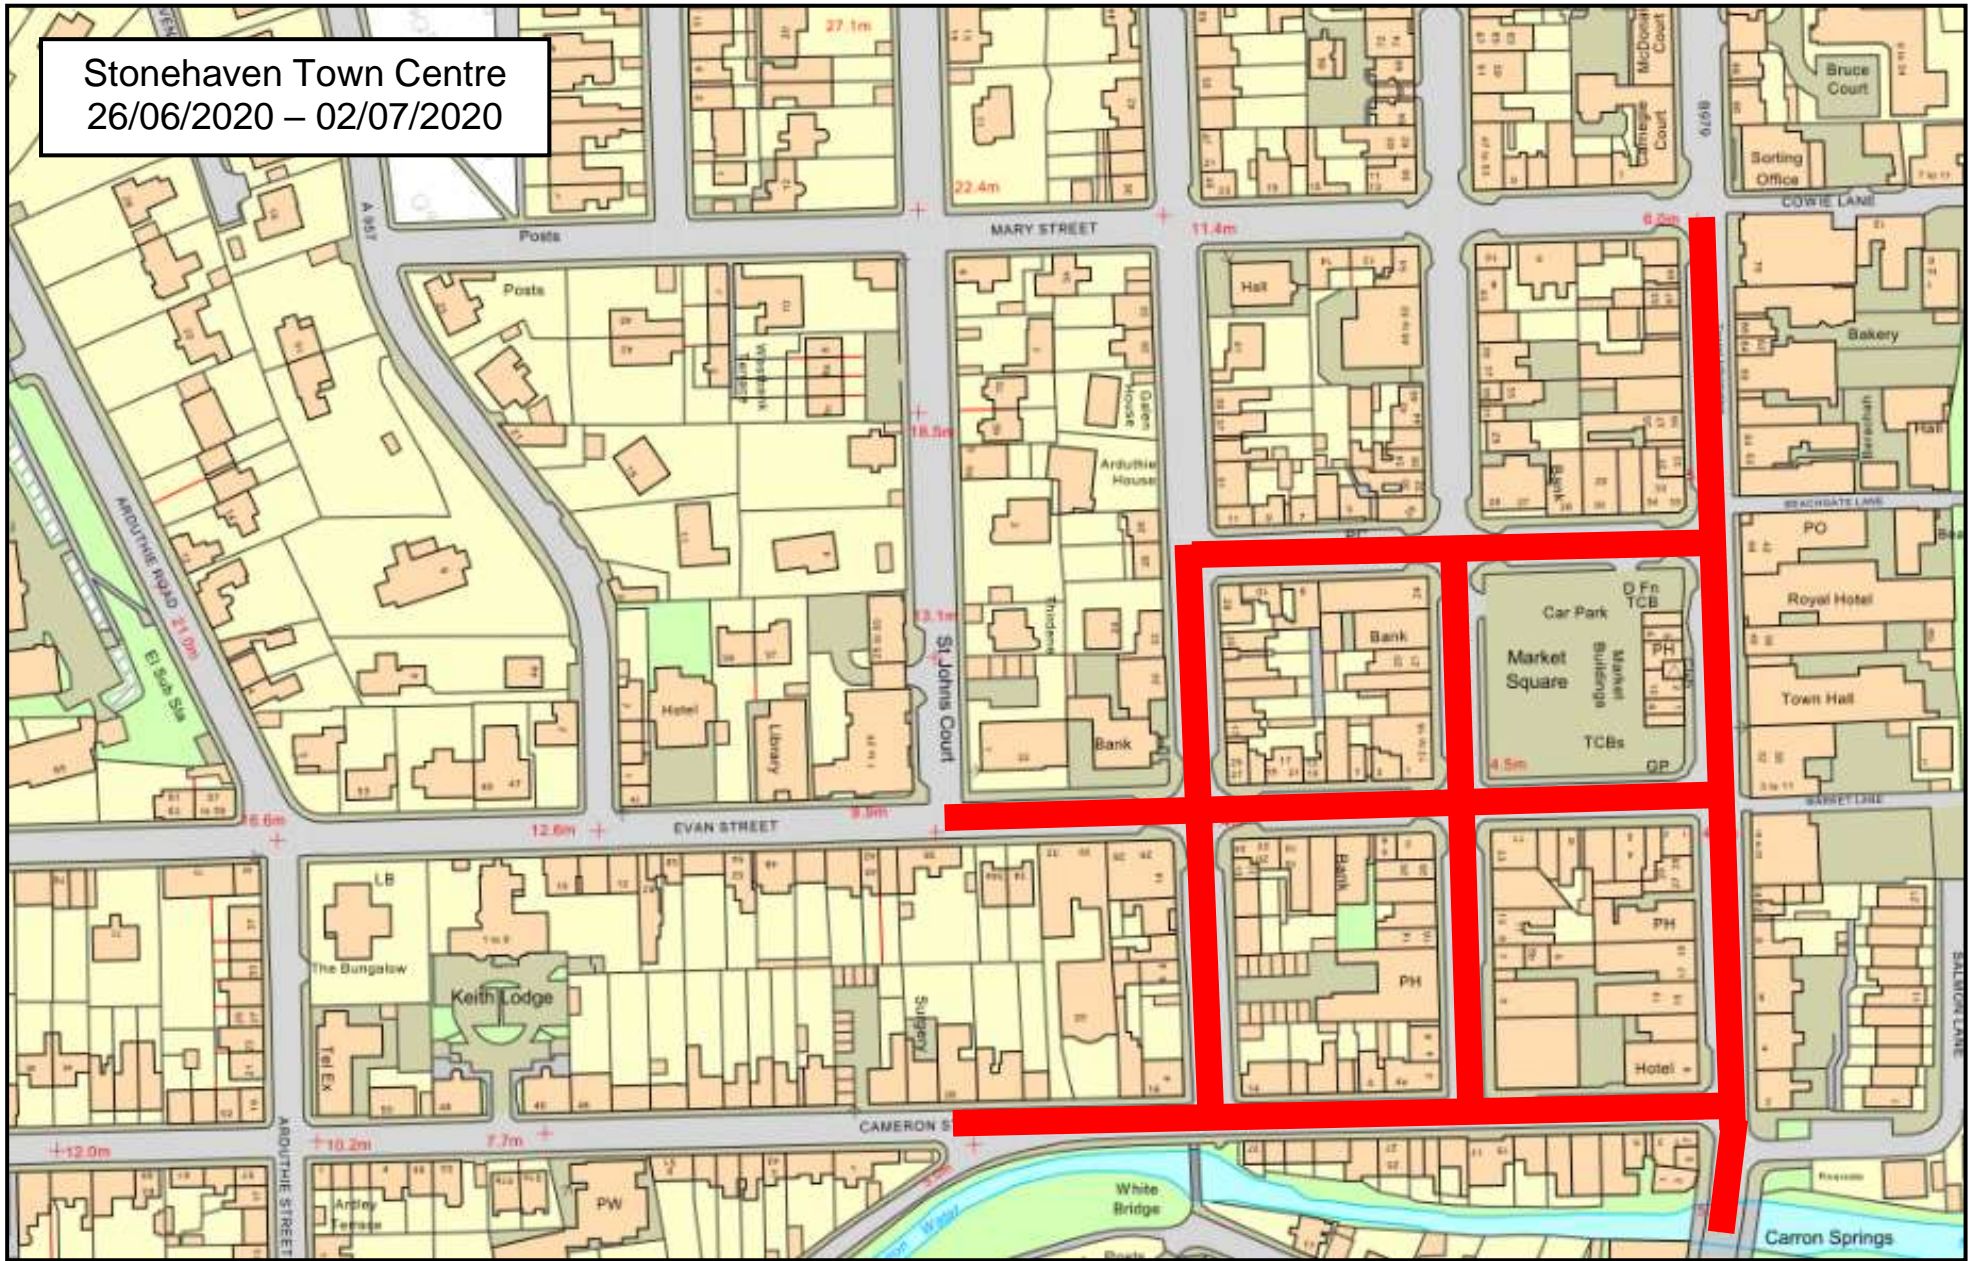

Stonehaven Town Centre  
26/06/2020 – 02/07/2020

20 MPH Zone